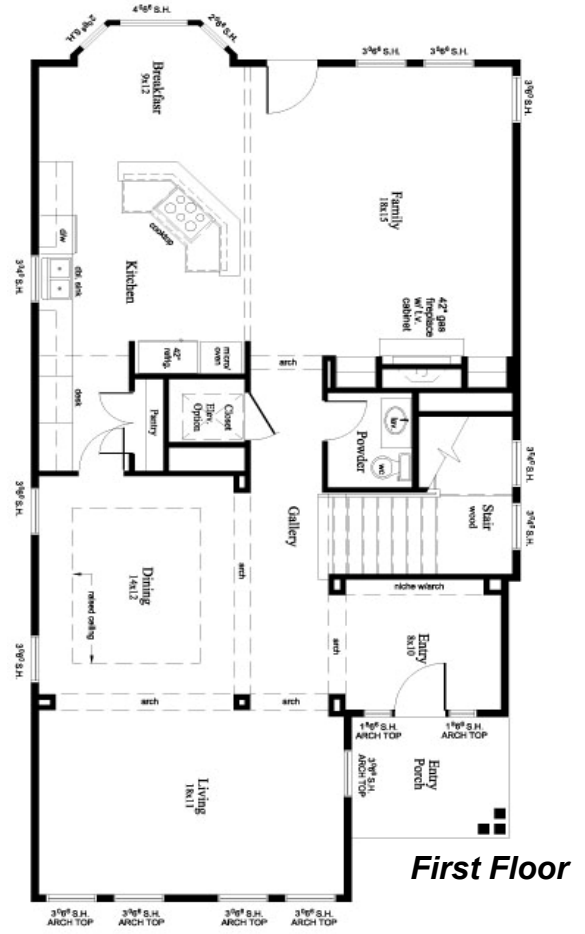

Villa Verona

3601 Square Feet Living Area

4 Bedroom, 4 1/2 Baths Elevator Capable
2 Car Garage with option for 3 Car

Second Floor

Stonemark Builders reserves the right to change plans, specifications, and prices without notice. Consult your sales executive for current information.