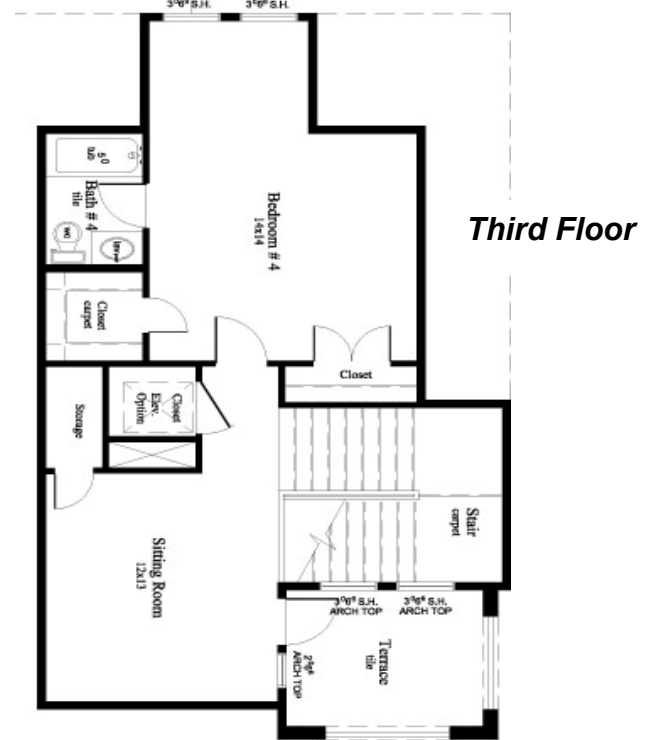

Villa Verona

3601 Square Feet Living Area

4 Bedroom, 4 1/2 Baths Elevator Capable
2 Car Garage with option for 3 Car

Second Floor

Stonemark Builders reserves the right to change plans, specifications, and prices without notice. Consult your sales executive for current information.