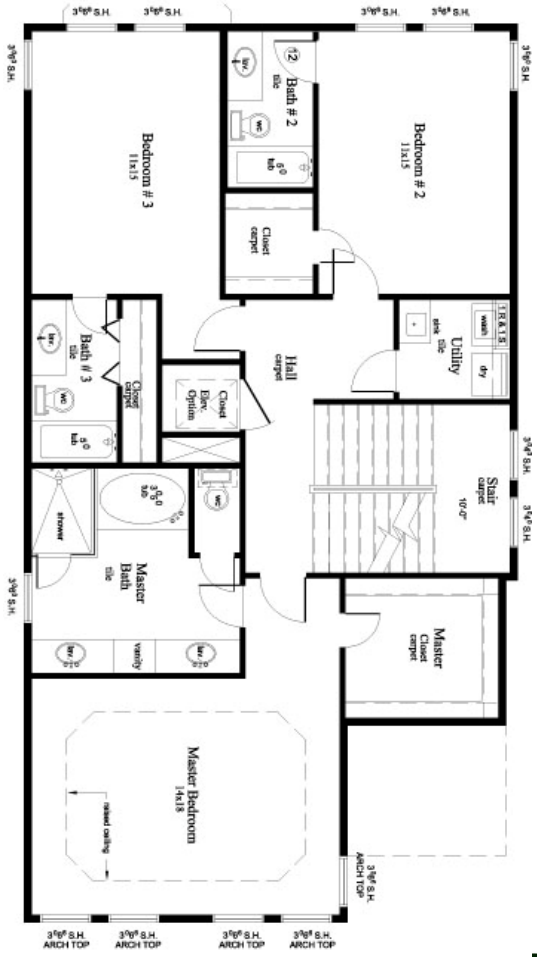

Villa Verona

3601 Square Feet Living Area

4 Bedroom, 4 1/2 Baths Elevator Capable
2 Car Garage with option for 3 Car

Second Floor

Stonemark Builders reserves the right to change plans, specifications, and prices without notice. Consult your sales executive for current information.