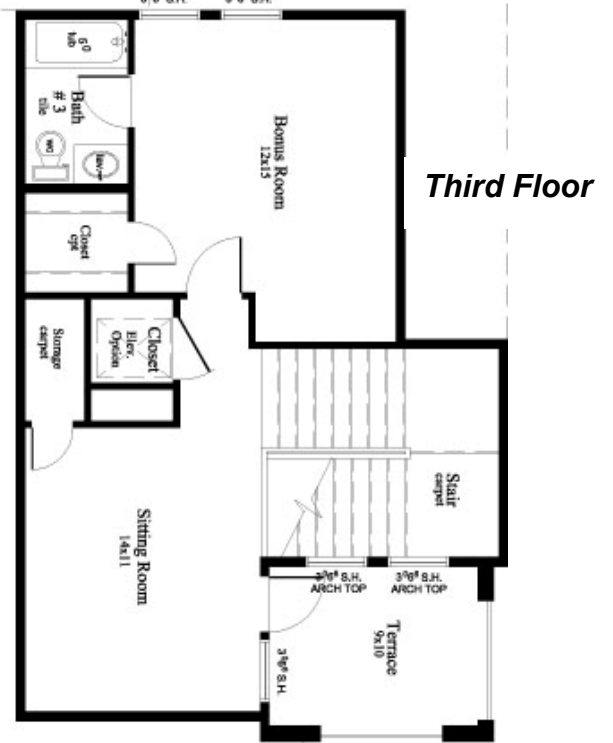

Villa Siena

3345 Square Feet Living Area

3 Bedroom, 3 1/2 Baths Elevator Capable
2 Car Garage with option for 3 Car

Stonemark Builders reserves the right to change plans, specifications, and prices without notice. Consult your sales executive for current information.