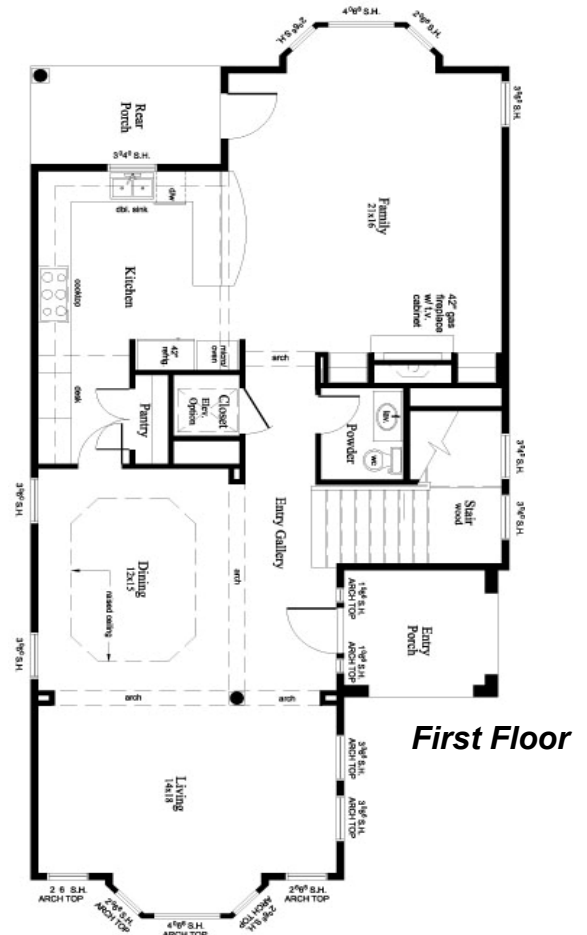

Villa Siena

3345 Square Feet Living Area

3 Bedroom, 3 1/2 Baths Elevator Capable
2 Car Garage with option for 3 Car

Stonemark Builders reserves the right to change plans, specifications, and prices without notice. Consult your sales executive for current information.