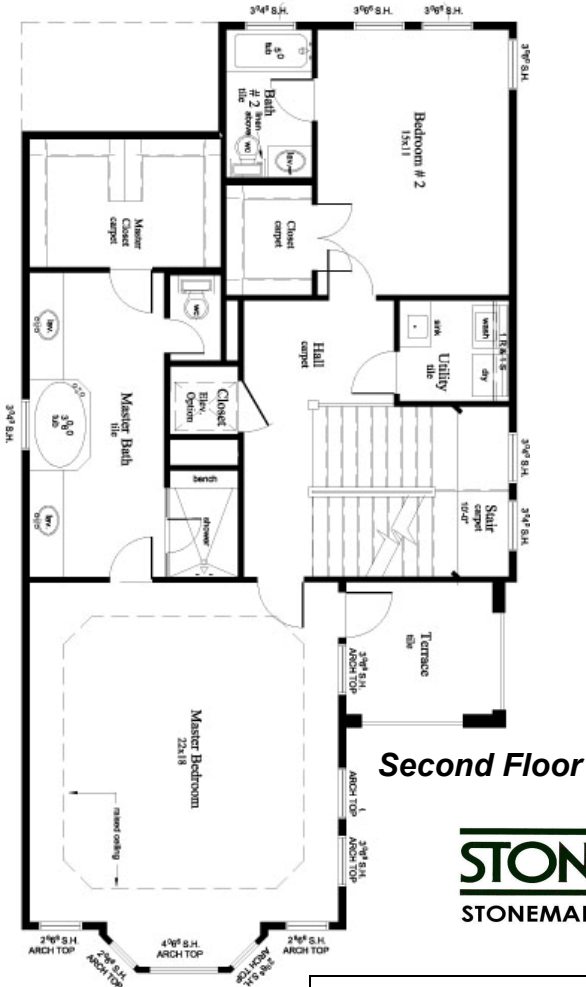

Villa Siena

3345 Square Feet Living Area

3 Bedroom, 3 1/2 Baths Elevator Capable
2 Car Garage with option for 3 Car

Stonemark Builders reserves the right to change plans, specifications, and prices without notice. Consult your sales executive for current information.