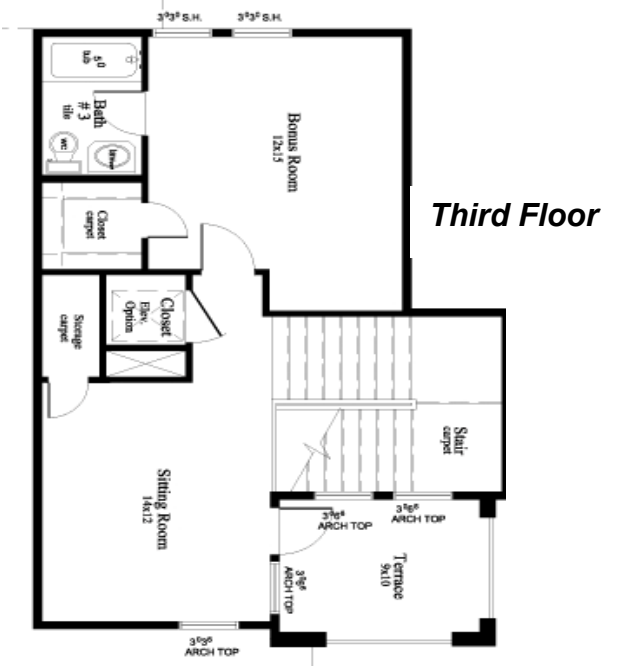

Villa Salerno

3342 Square Feet Living Area

4 Bedroom, 3 1/2 Baths Elevator Capable
2 Car Garage with option for 3 Car

Stonemark Builders reserves the right to change plans, specifications, and prices without notice. Consult your sales executive for current information.