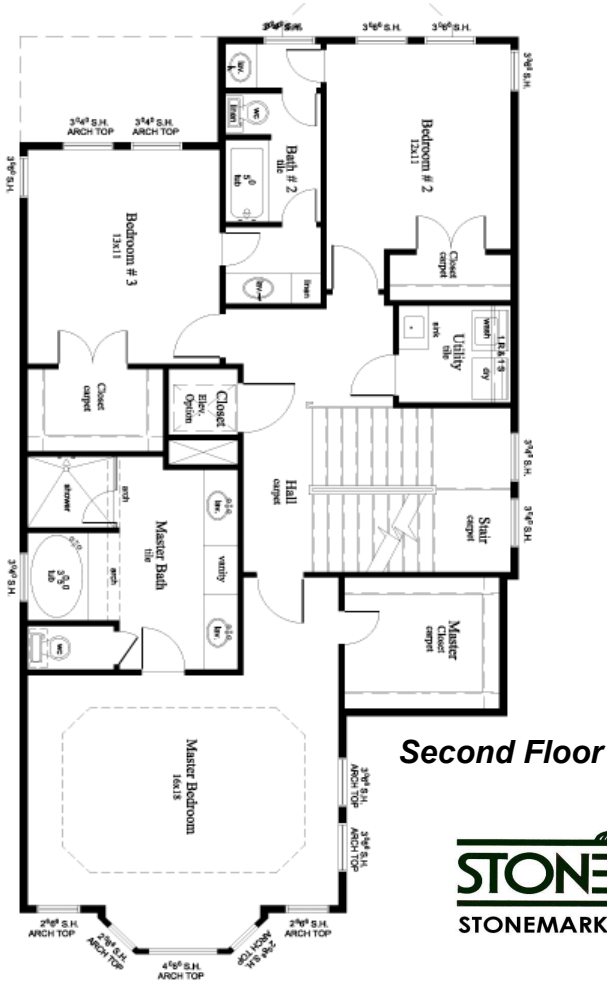

Villa Salerno

3342 Square Feet Living Area

4 Bedroom, 3 1/2 Baths Elevator Capable
2 Car Garage with option for 3 Car

Stonemark Builders reserves the right to change plans, specifications, and prices without notice. Consult your sales executive for current information.