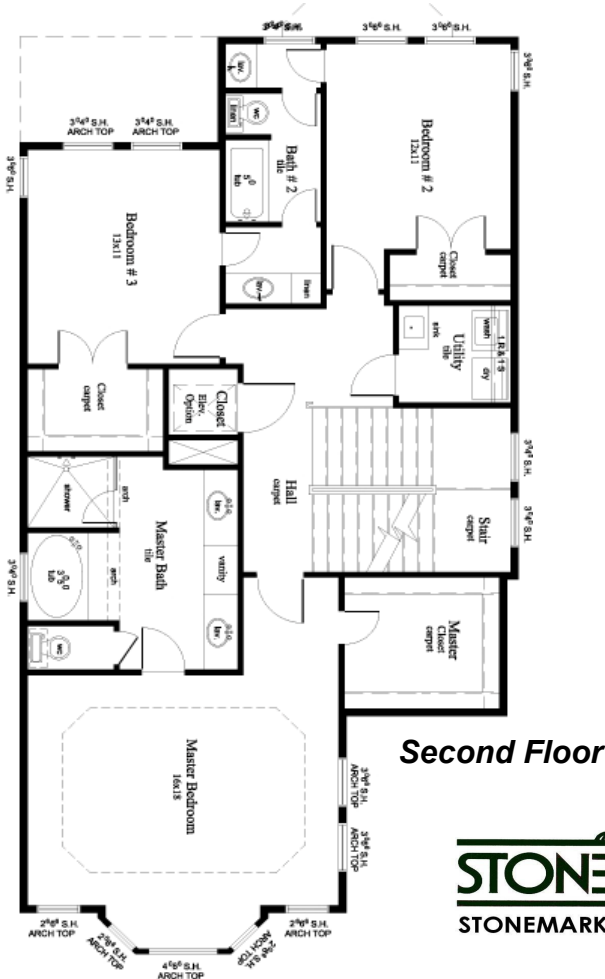

Villa Salerno

3342 Square Feet Living Area

4 Bedroom, 3 1/2 Baths Elevator Capable
2 Car Garage with option for 3 Car

Stonemark Builders reserves the right to change plans, specifications, and prices without notice. Consult your sales executive for current information.