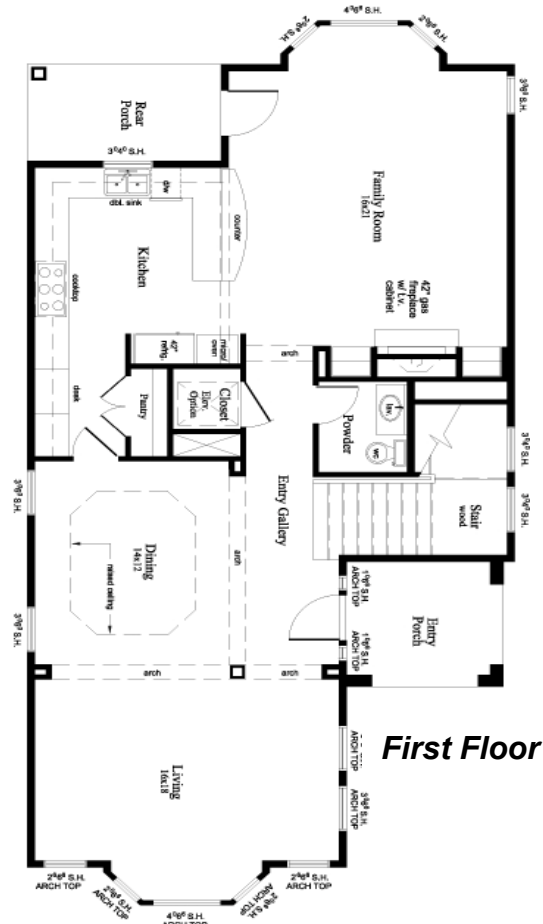

Villa Salerno

3342 Square Feet Living Area

4 Bedroom, 3 1/2 Baths Elevator Capable
2 Car Garage with option for 3 Car

Stonemark Builders reserves the right to change plans, specifications, and prices without notice. Consult your sales executive for current information.