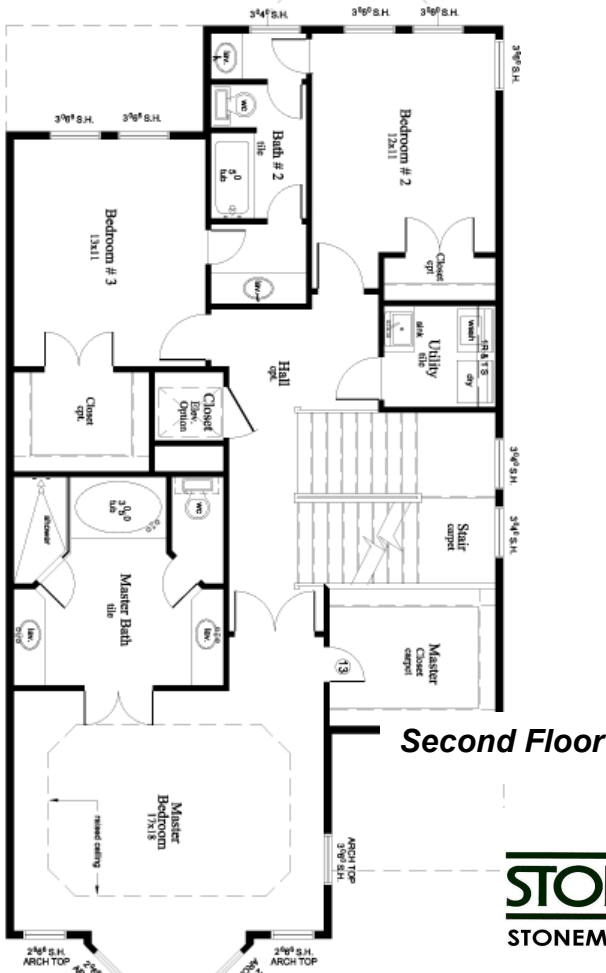

# Villa Napoli

3772 Square Feet Living Area

3 Bedroom, 3 1/2 Baths Elevator Capable  
2 Car Garage with option for 3 Car

Stonemark Builders reserves the right to change plans, specifications, and prices without notice. Consult your sales executive for current information.