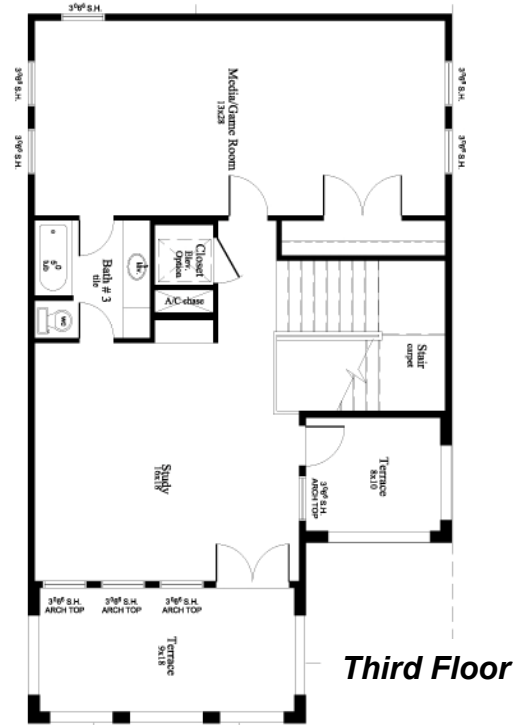

# Villa Napoli

3772 Square Feet Living Area

3 Bedroom, 3 1/2 Baths Elevator Capable  
2 Car Garage with option for 3 Car

Stonemark Builders reserves the right to change plans, specifications, and prices without notice. Consult your sales executive for current information.