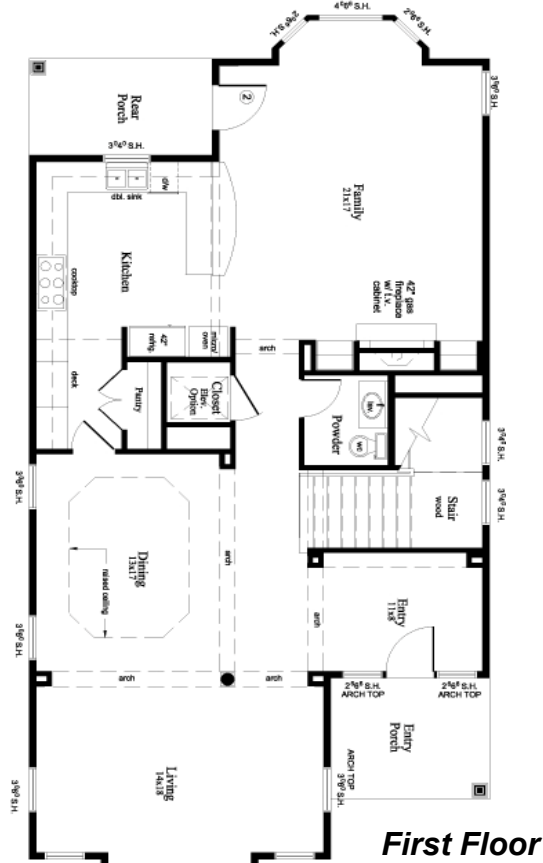

# Villa Napoli

3772 Square Feet Living Area

3 Bedroom, 3 1/2 Baths Elevator Capable  
2 Car Garage with option for 3 Car

Stonemark Builders reserves the right to change plans, specifications, and prices without notice. Consult your sales executive for current information.