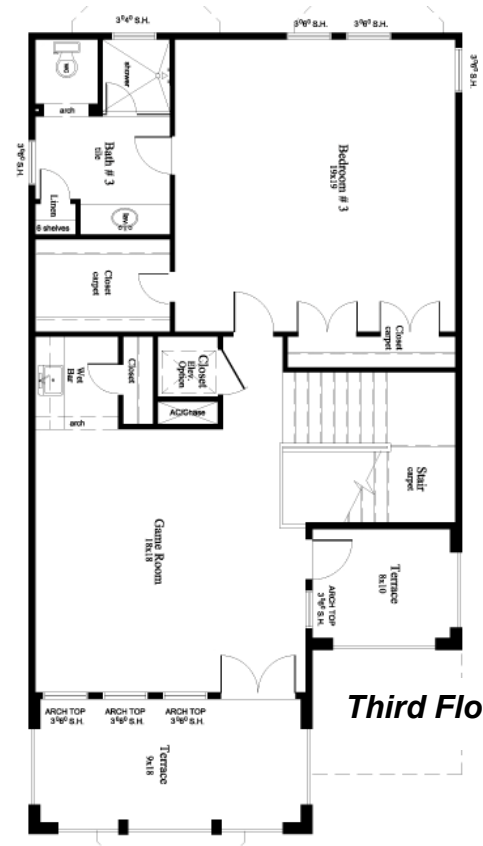

Villa Milan

4030 Square Feet Living Area

3 Bedroom, 3 1/2 Baths Elevator Capable
2 Car Garage with option for 3 Car

First Floor

Second Floor

Third Floor

Stonemark Builders reserves the right to change plans, specifications, and prices without notice. Consult your sales executive for current information.