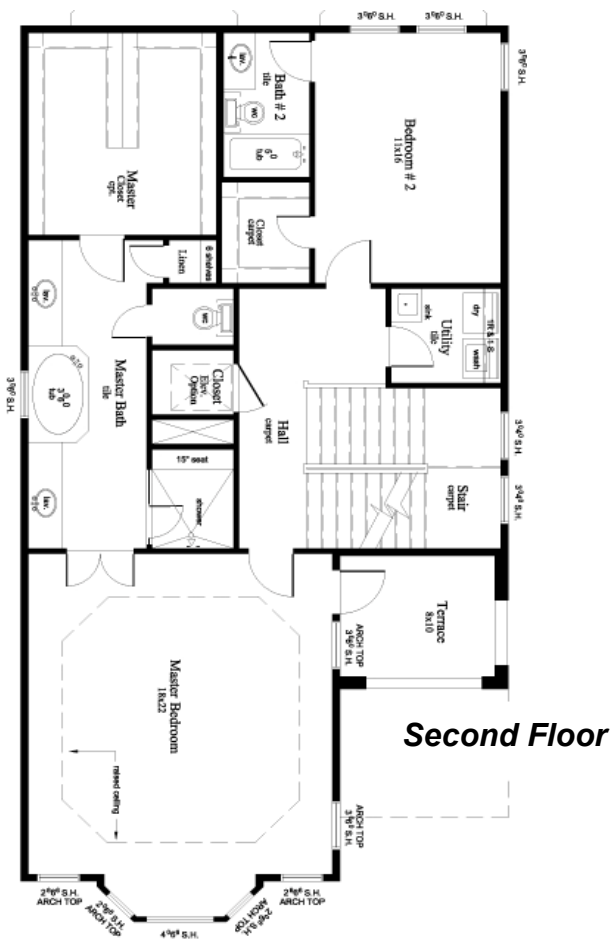

Villa Milan

4030 Square Feet Living Area

3 Bedroom, 3 1/2 Baths Elevator Capable
2 Car Garage with option for 3 Car

First Floor

Second Floor

Third Floor

Stonemark Builders reserves the right to change plans, specifications, and prices without notice. Consult your sales executive for current information.