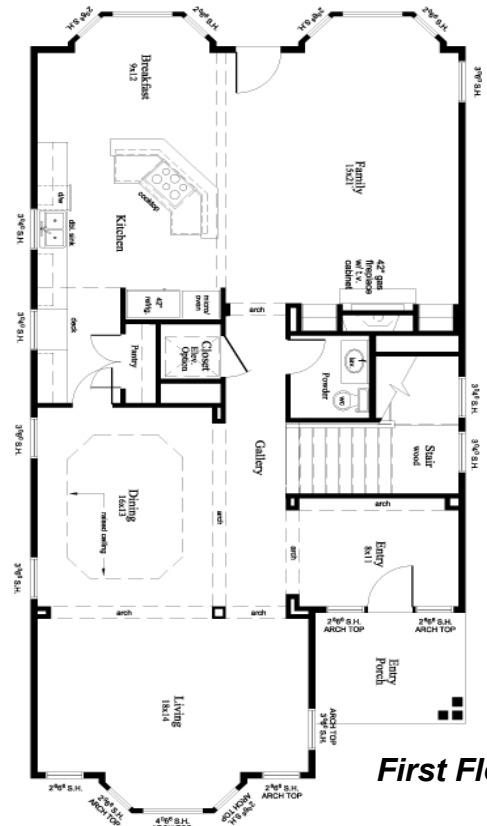

Villa Milan

4030 Square Feet Living Area

3 Bedroom, 3 1/2 Baths Elevator Capable
2 Car Garage with option for 3 Car

First Floor

Second Floor

Third Floor

Stonemark Builders reserves the right to change plans, specifications, and prices without notice. Consult your sales executive for current information.